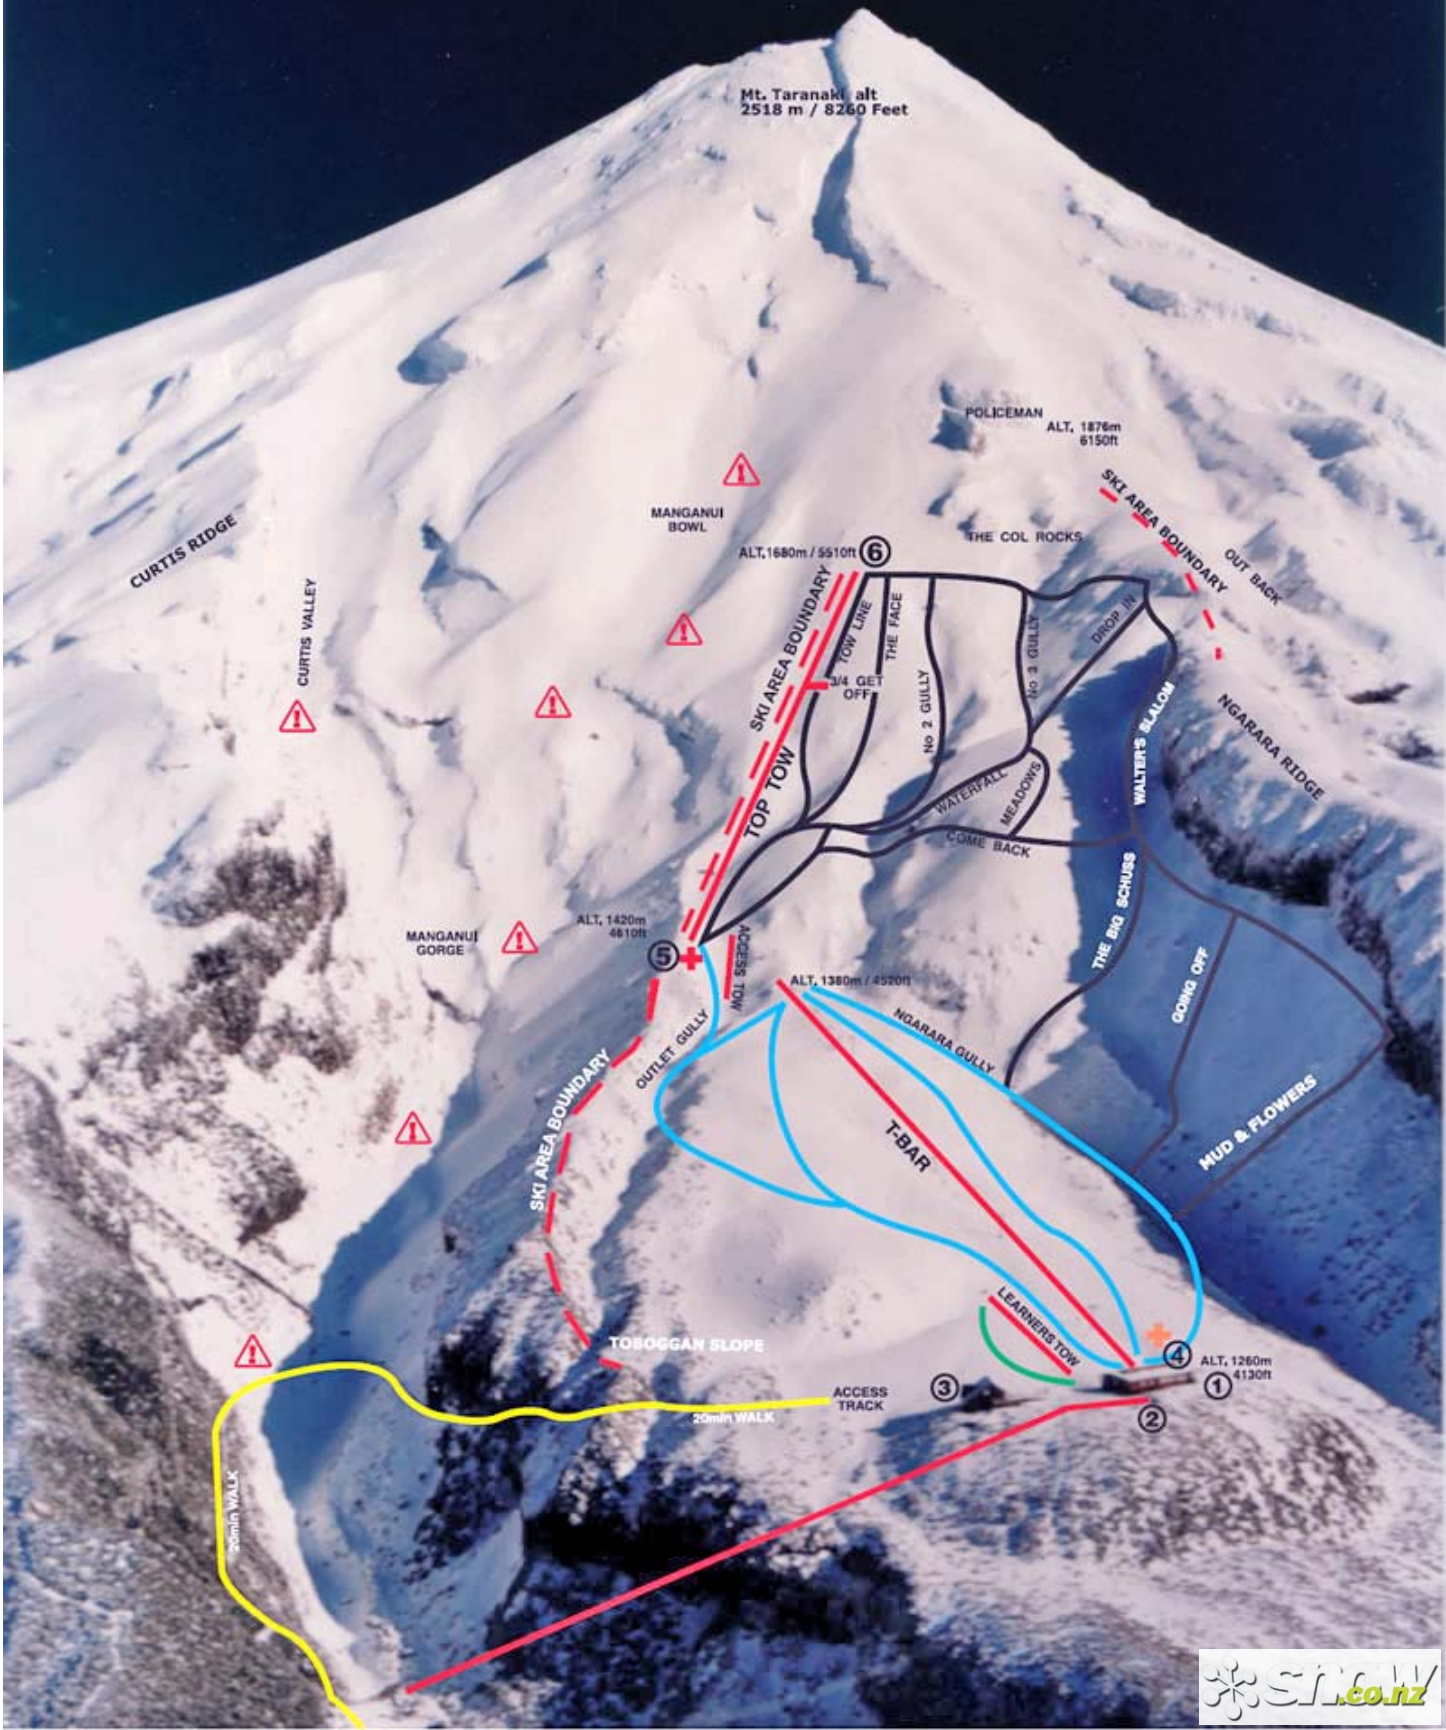

Mt. Taranaki alt  
2518 m / 8260 Feet

skitaranaki.co.nz

Ski Lift	First Aid
Beginner	S.M.C. Lodge
Intermediate	Flying Fox (Equipment Transport Only)
Advanced	Public Shelter
Access Track	Ticket office
Avalanche Danger	Top Tow Shed
	Five Dollar Hut