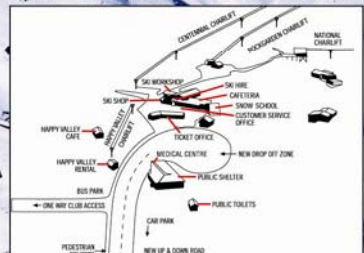

## TRAILS

- 1 Happy Valley Beginner Area
- 2 Hut Flat Beginner Area
- 3 Showcase
- 4 Rockgarden
- 5 Tennant's Valley
- 6 Tennant's Ridge
- 7 Home Run
- 8 Murphie's Schuss
- 9 Downhill Easy
- 10a Goomie Bowl (Skier's Right)
- 10b Goomie Bowl (Skier's Left)
- 11 T1
- 12 Far West Trail
- 13 Riviera Paradise
- 14 Venom
- 15 Mnk Run
- 16 Turner's Gully
- 17 Dreamer
- 18 Turn Pipe
- 19 Three Pin Ridge
- 20 Twin Rocks
- 21 S Bends
- 22 Cornice Bowl
- 23 Delta Trail
- 24 Traverse of Fear
- 25 The Gut
- 26 Shirt Front
- 27 Cut Back
- 28 Turtle Run
- 29 Knoll Face
- 30 Valley Traverse
- 31 Valley Highway
- 32 Bilbo's
- 33 Gollum
- 34 Pinnacle Valley
- 35 Cindertrack
- 36 K Road
- 37 Valley Exit
- 38 The Terraces
- 39 Nose Dive
- 40 The Staircase (Skiers Right)
- 41 The Staircase (Skiers Left)
- 42 Honeymoon Valley
- 43 Easy Way Down
- 44 Pinnacles Traverse
- 45 Front Stage
- 46 Back Stage
- 47 Grand Gully
- 48 Broken Leg Gully
- 49 Couloirs
- 50 The Waterfalls
- 51 3rd Waterfall
- 52 High Traverse
- 53 McKenzie's Mistake
- 54 Chute
- 55 The Chimney
- 56 Yankee Face (exit to Hut Flat)
- 57 Steve's Bowl
- 58 Tennant's Headwall
- 59 Aeroplane Gully
- 60 Yankee Slalom
- 61 Amphitheatre
- 62 Wizard's
- 63 Black Magic
- 64 Stebbings
- 65 Screamer
- 66 The Cirque
- 67 Haensli Face

- ### LIFTS
- |                          |                           |
|--------------------------|---------------------------|
| C Far West T-Bar         | H Rockgarden Chair        |
| B West Ridge Quad        | I Hut Flat Rope Tow       |
| C National Chair         | J Centennial Chair        |
| D Happy Valley Chair     | K Waterfall Express Chair |
| E Double Happy Chair     | L Waterfall T-Bar         |
| F Happy Valley Platter 1 | M Knoll Ridge T-Bar       |
| G Happy Valley Platter 2 | N The Valley T-Bar        |

Top of the Bruce amenities map