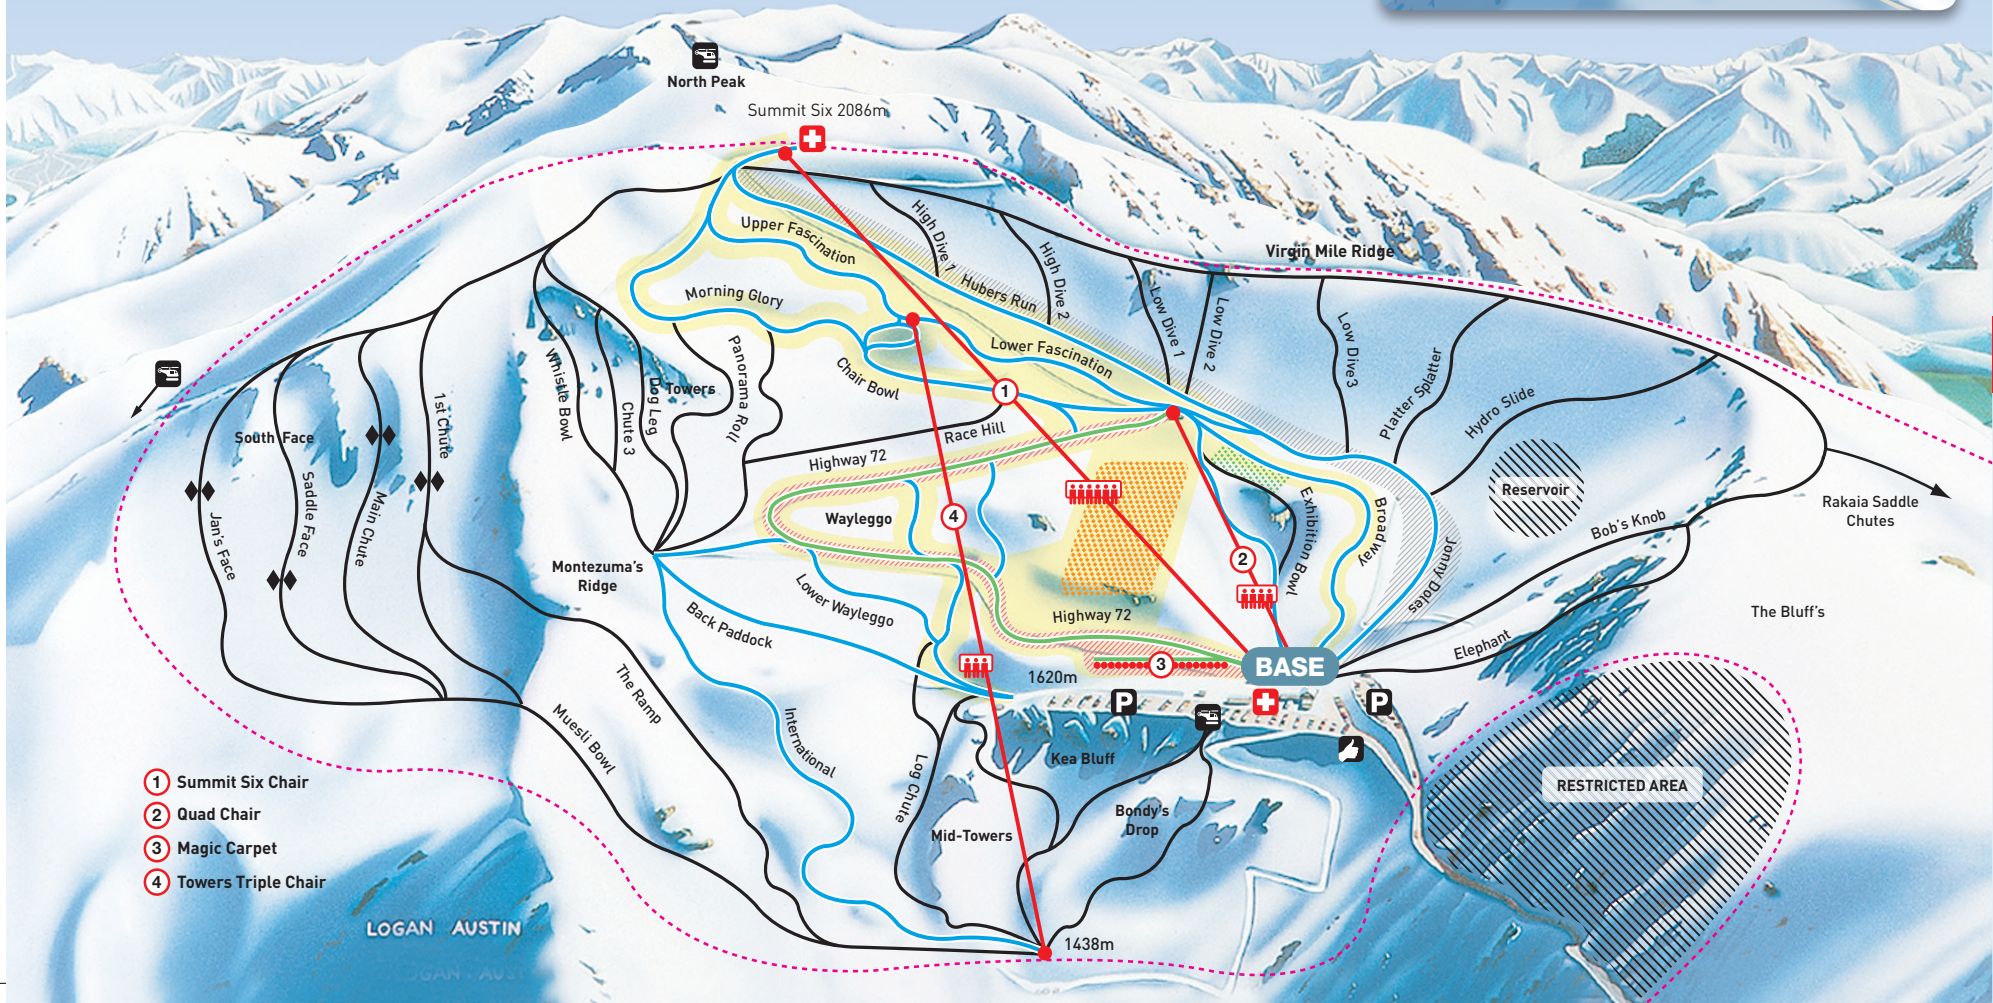

BASE FACILITIES

- Patrol/Medical
- Toilets
- Café & Licensed Restaurant
- Snow Shop
- Guest Services
- Ski/Snowboard Rental
- Skiiland Early Learning Centre
- Snowsports School
- Ride Share Point
- Car Park
- Heliski taxi – Bookings at Guest Services (not included in lift pass).
- Shuttle
Rakaia Saddle Chute free shuttle - only operates when the Rakaia Saddle Chutes are open (included in lift pass).

SKI AREA KEY

- Ski Area Boundary
- Beginner
- Intermediate
- Advanced
- Expert
- Lifts
- Slow Zone
- Red Bull International Training Arena
- Beginner/Novice Terrain Park
- Terrain Park
- Snowmaking
- Surface Conveyor Lift
- Restricted Area

- ① Summit Six Chair
- ② Quad Chair
- ③ Magic Carpet
- ④ Towers Triple Chair

LOGAN AUSTIN